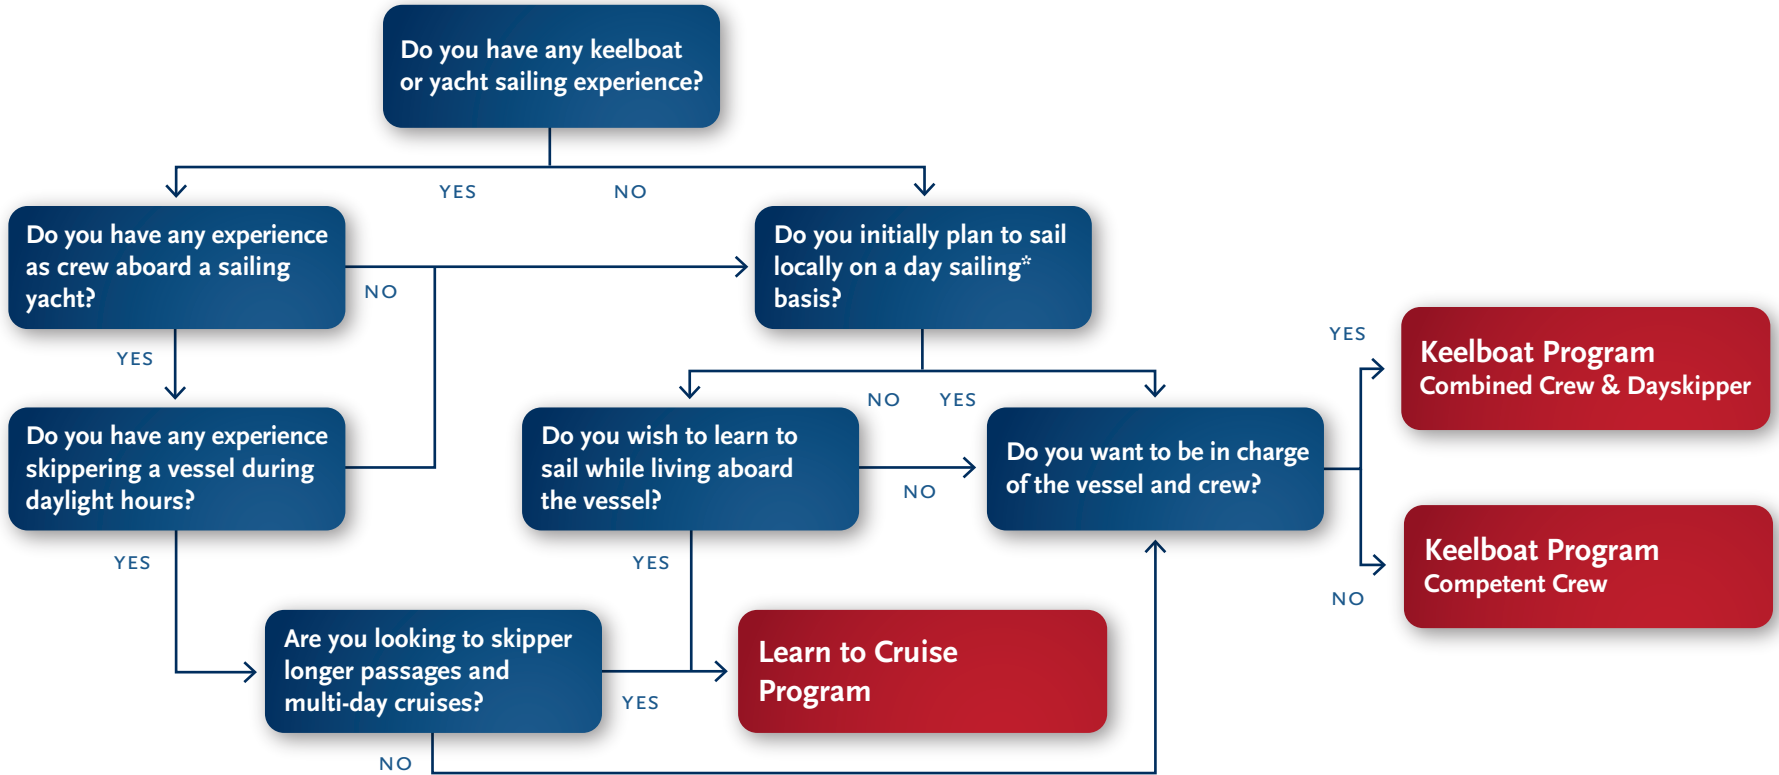

# New to Keelboat & Yacht Training?

\*Day sailing is defined as leaving and returning to the same port and not spending night onboard.